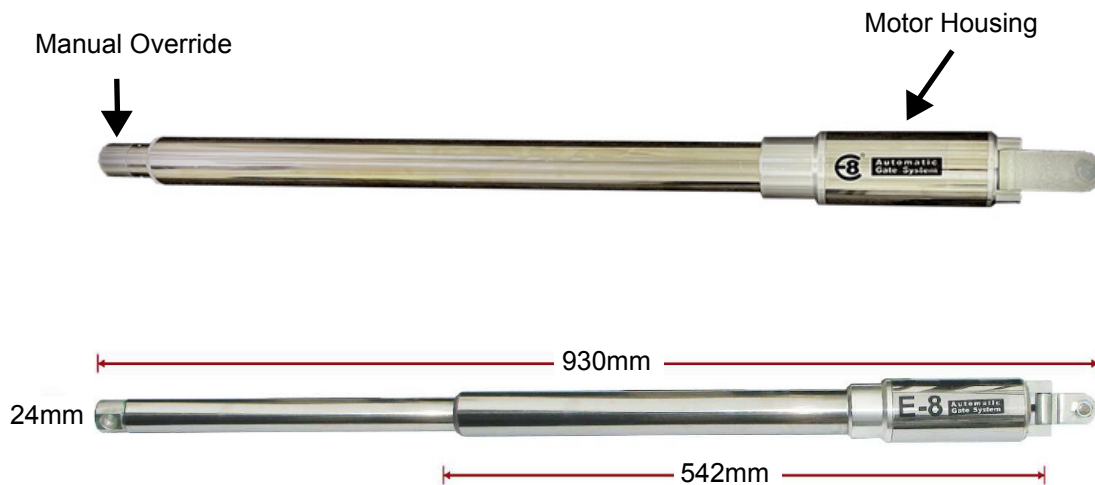

Features & Specs

- > 439 Stainless steel Actuator
- > 16v Motor
- > Auto Close up to 99 sec
- > Solar or Electric kits
- > Adjustable soft start/stop
- > Outdoor Transformer
- > Worm driven actuator
- > Remote quantity - 120

- > Collision Sensing
- > Motor Power: 80 watts
- > Exit only input
- > Party mode feature
- > Self Learning
- > Manual release key
- > Max gate length 4mtrs
- > Gate weight max. 250kgs dependant on gate length
- > Single or Double gates

Actuator Overview