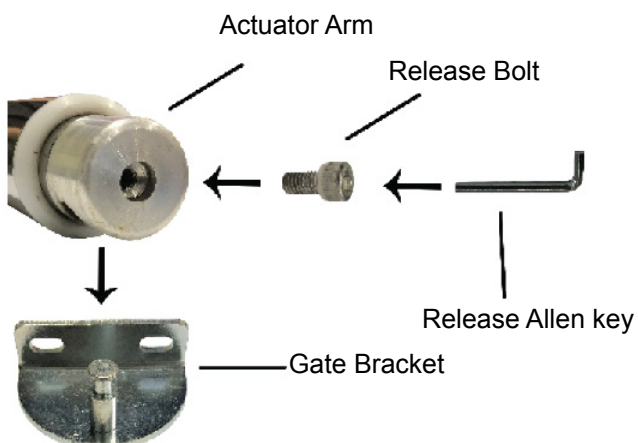

Automatic Gate System

Electric - Kit Inclusions E8 500KIT

- Actuator Arm
- 1 x Control Box
- 1 x Control Board
- 1 x Bracket set
- 1 x Gate stop
- 2 x Release keys
- 2 x Remotes
- 1 x Caution sign
- 1 x Outdoor transformer

Single
&
Double
Kits

Features & Specs

- > 439 Stainless steel Actuator
- > 16v Motor
- > Auto Close up to 99 sec
- > Solar or Electric kits
- > Adjustable soft start/stop
- > Outdoor Transformer
- > Worm driven actuator
- > Remote quantity - 120

- > Collision Sensing
- > Motor Power: 80 watts
- > Exit only input
- > Party mode feature
- > Self Learning
- > Manual release key
- > Max gate length 4mtrs
- > Gate weight max. 250kgs dependant on gate length
- > Single or Double gates

Actuator Overview

Manual Override

Optional Extra's

Round gate bracket suits farm gates

Round post brackets

Electric gate lock